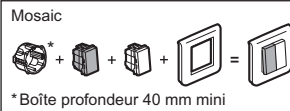

Bornes
auto

12
mm

2ans
GARANTIE

3 245060 996536

Made in France